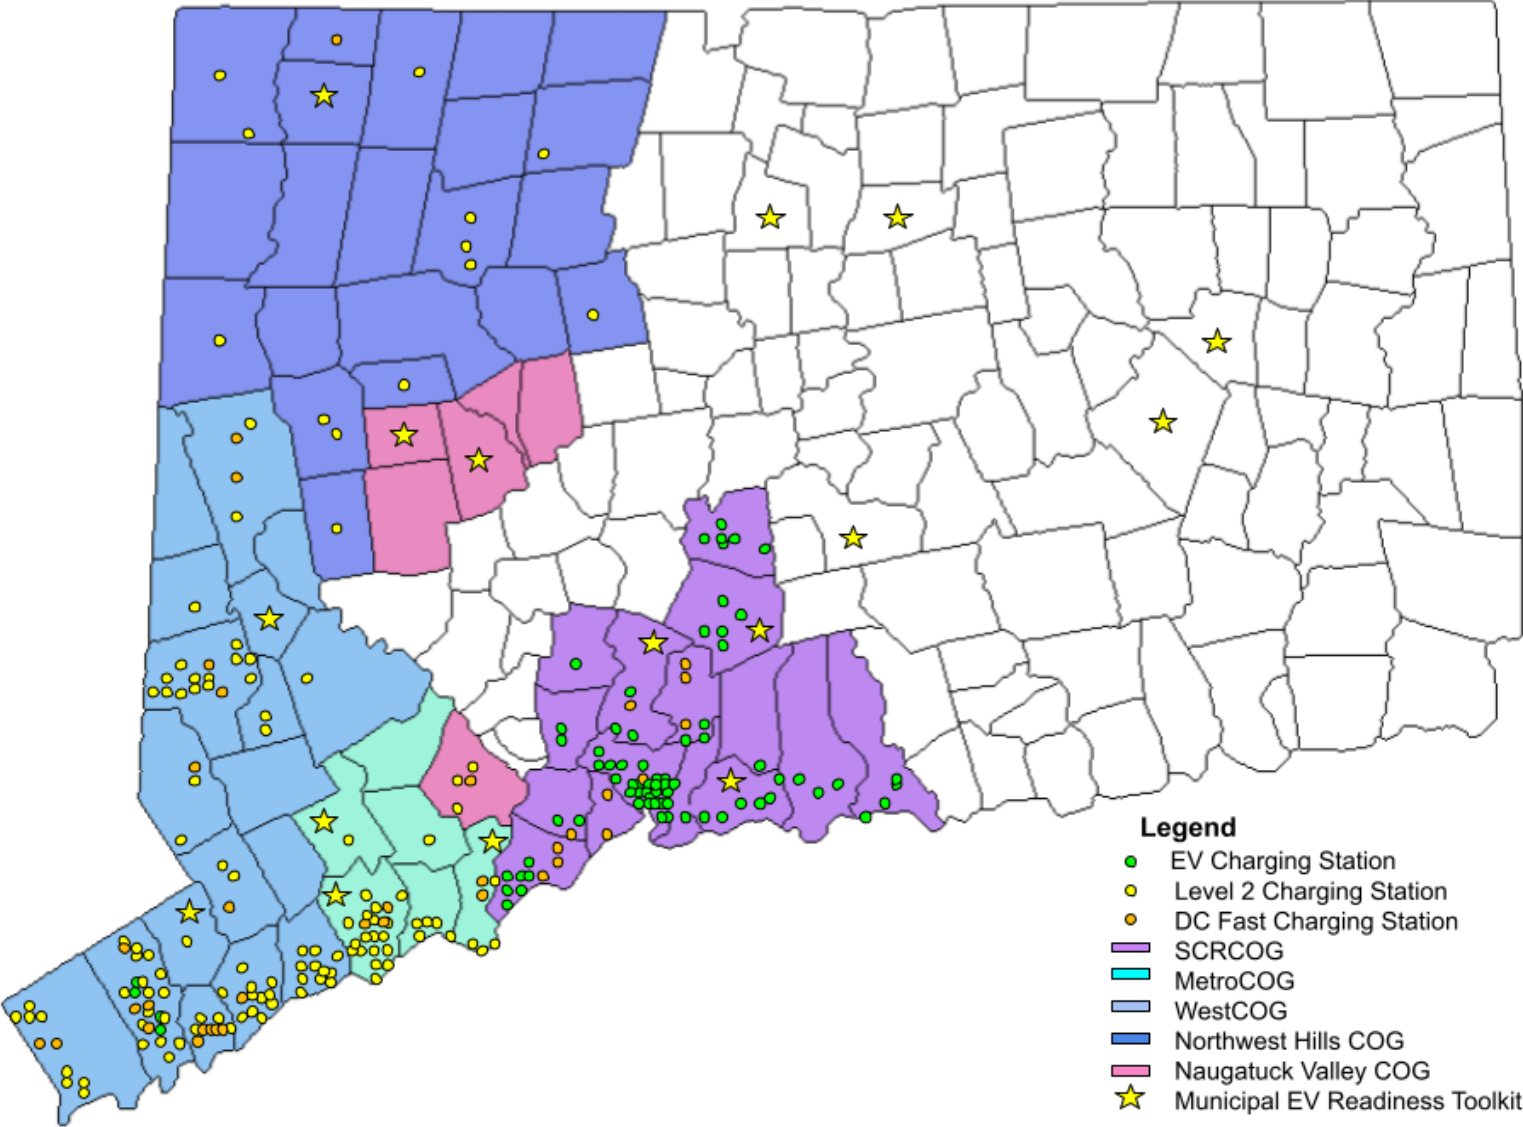

# Municipal EV Readiness Toolkit

## Fueling Gap Planning Map

- Legend**
- EV Charging Station
  - Level 2 Charging Station
  - DC Fast Charging Station
  - SCRCOG
  - MetroCOG
  - WestCOG
  - Northwest Hills COG
  - Naugatuck Valley COG
  - ★ Municipal EV Readiness Toolkit