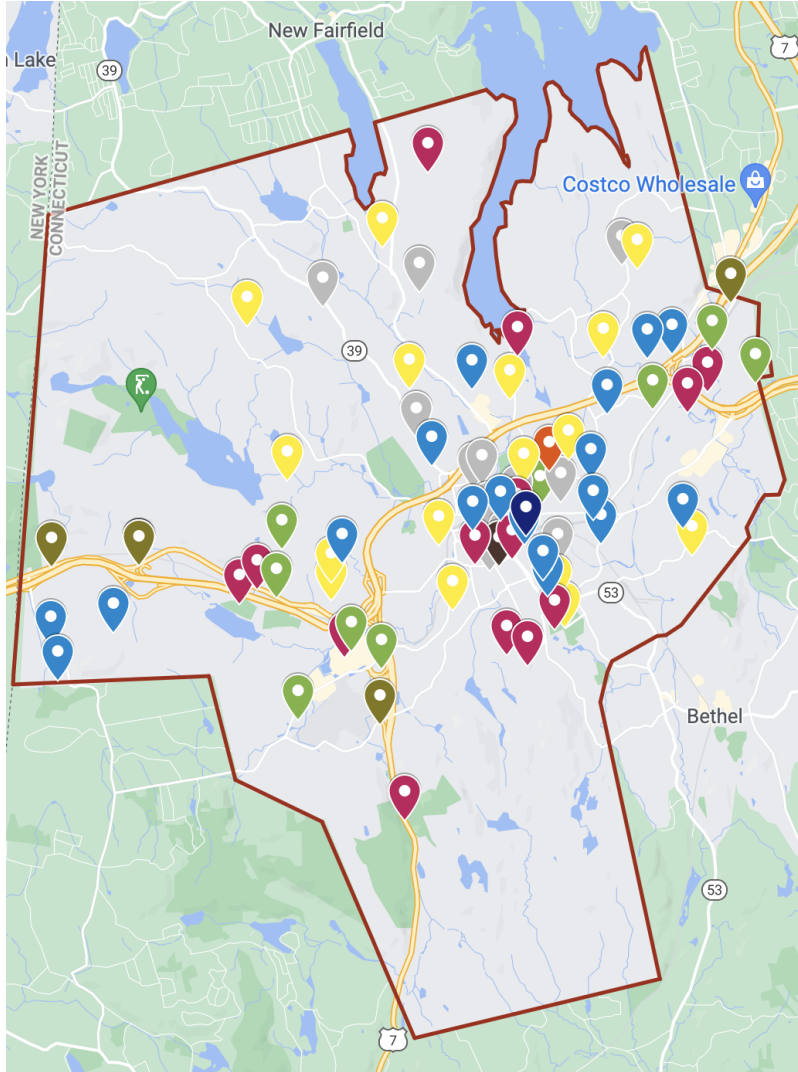

# Electric Vehicle Supply Equipment (EVSE) Planning Map Danbury, CT

## Legend

- Attractions
- Existing Charging Stations
- Government
- Health
- Multi-Unit Dwellings
- Park and Ride
- Place of Worship
- Schools
- Transportation